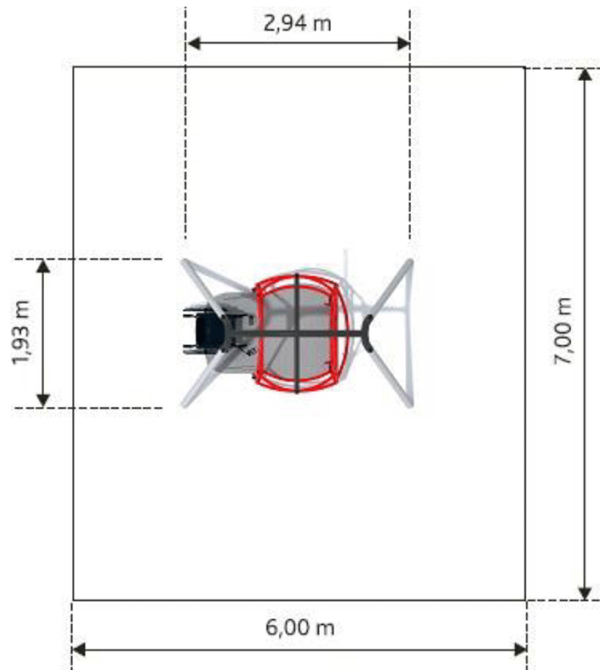

2+

1

0m

1 = 2,94m  
2 = 1,93m  
3 = 2,61m

Motor inclusion  
Sensory inclusion  
Mental inclusion

Recommended installations

Play value :

2

## Installation of equipment

**IMPORTANT:** It is essential to refer to the installation instructions for information on the size of the safety areas.

-  Impact area (minimum normative surface)
-  Free space