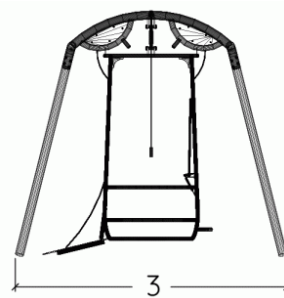

2+

1

0m

1 = 2,94m  
2 = 1,93m  
3 = 2,61m

Motor inclusion  
Sensory inclusion  
Mental inclusion

Recommended installations

Play value :

2

meeting

x1

swinging

x1

## Installation of equipment

**IMPORTANT:** It is essential to refer to the installation instructions for information on the size of the safety areas.

-  Impact area (minimum normative surface)
-  Free space