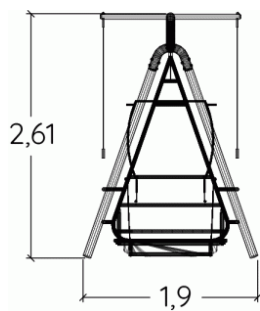

2+

1

0m

1 = 2,94m  
2 = 1,93m  
3 = 2,61m

Motor inclusion  
Sensory inclusion  
Mental inclusion

Recommended installations

Play value :

2

## Installation of equipment

**IMPORTANT:** It is essential to refer to the installation instructions for information on the size of the safety areas.

-  Impact area (minimum normative surface)
-  Free space