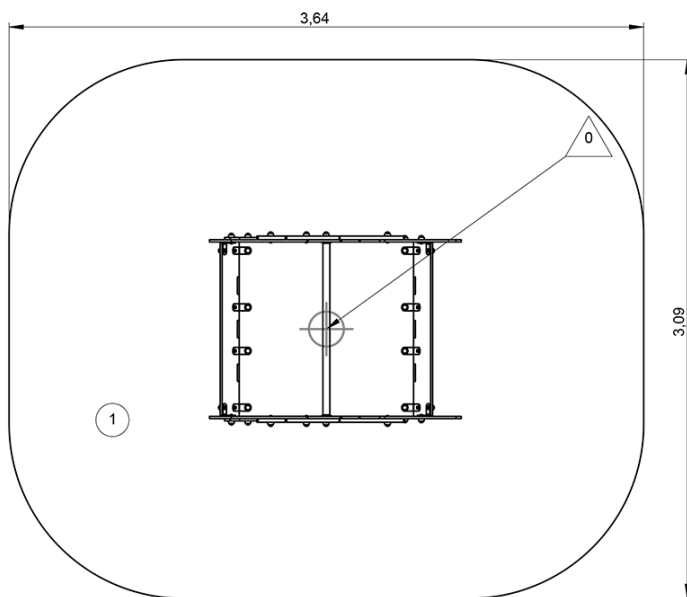

3

swinging

balancing

meeting / role play

Installation of equipment

Impact area =

-  Impact area
-  Free space

		
1	0,6m	10,5m ²

2

03h45

0m³

10.5m²

158kg

104kg

Proludic

2003-10-16