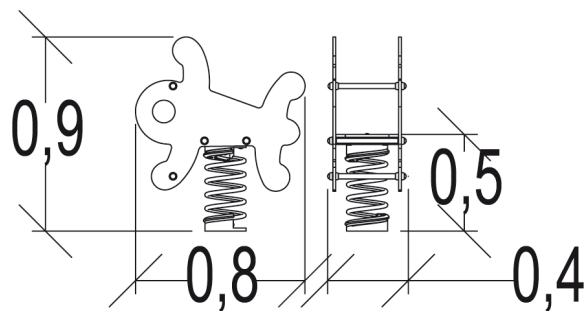

2-8

1

0,6m

1 = 0,74m 2 = 0,4m 3 = 1m

Motor disability

Sensorial disabilities

Learning disabilities

Play value : 2

balancing

swinging

Installation of equipment

Impact area =

-  Impact area
-  Free space

		
1	0,6m	7m ²

1

01h00