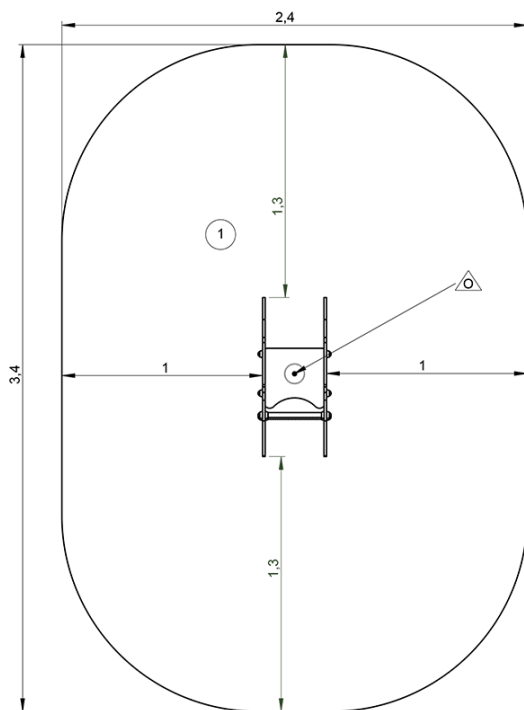

balancing

swinging

Installation of equipment

Impact area =

-  Impact area
-  Free space

		
1	0,6m	7m ²

1

01h00

0m³

7m²

32kg

11kg

Proludic

2016-01-08