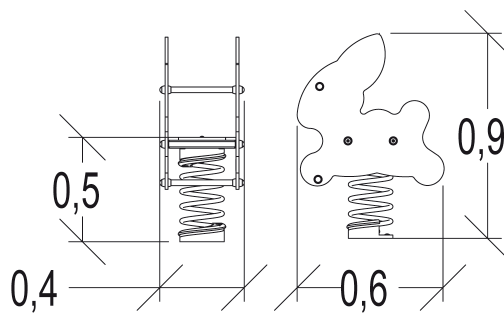

2-8

1

0,6m

1 = 0,65m 2 = 0,33m 3 = 0,9m

Motor disability

Sensorial disabilities

Learning disabilities

Play value : 2

balancing

swinging

Installation of equipment

Impact area =

-  Impact area
-  Free space

		
1	0,6m	7m ²

1

01h00