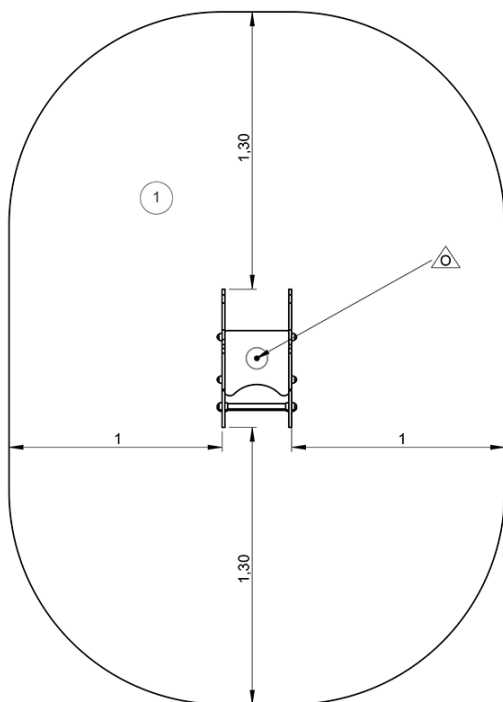

balancing

swinging

Installation of equipment

Impact area =

-  Impact area
-  Free space

		
1	0,6m	7m ²

1

01h00

0m³

7m²

31kg

11kg

Proludic

2016-01-08