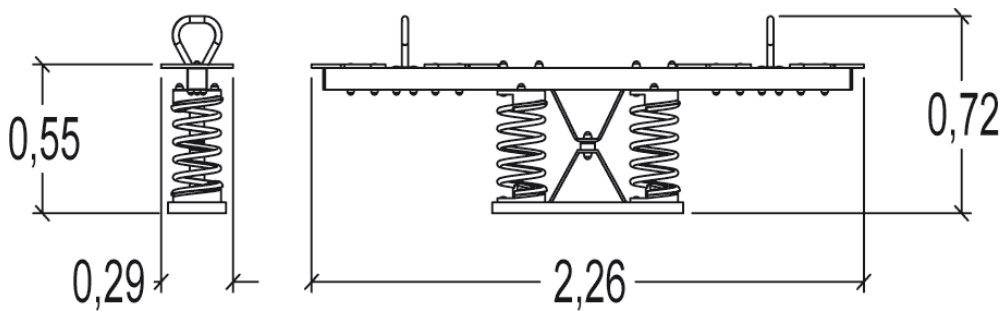

2+

4

0,75m

1 = 2,3m 2 = 0,29m 3 = 0,72m

Motor disability

Sensorial disabilities

Learning disabilities

Play value :

3

swinging

balancing

meeting

Installation of equipment

Impact area =

-  Impact area
-  Free space

		
1	0,75m	10m ²