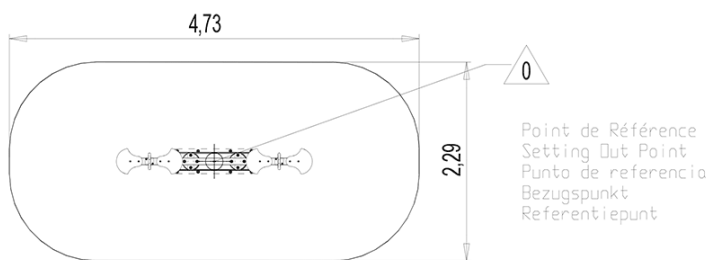

3

swinging

balancing

meeting

Installation of equipment

Impact area =

-  Impact area
-  Free space

		
1	0,75m	10m ²