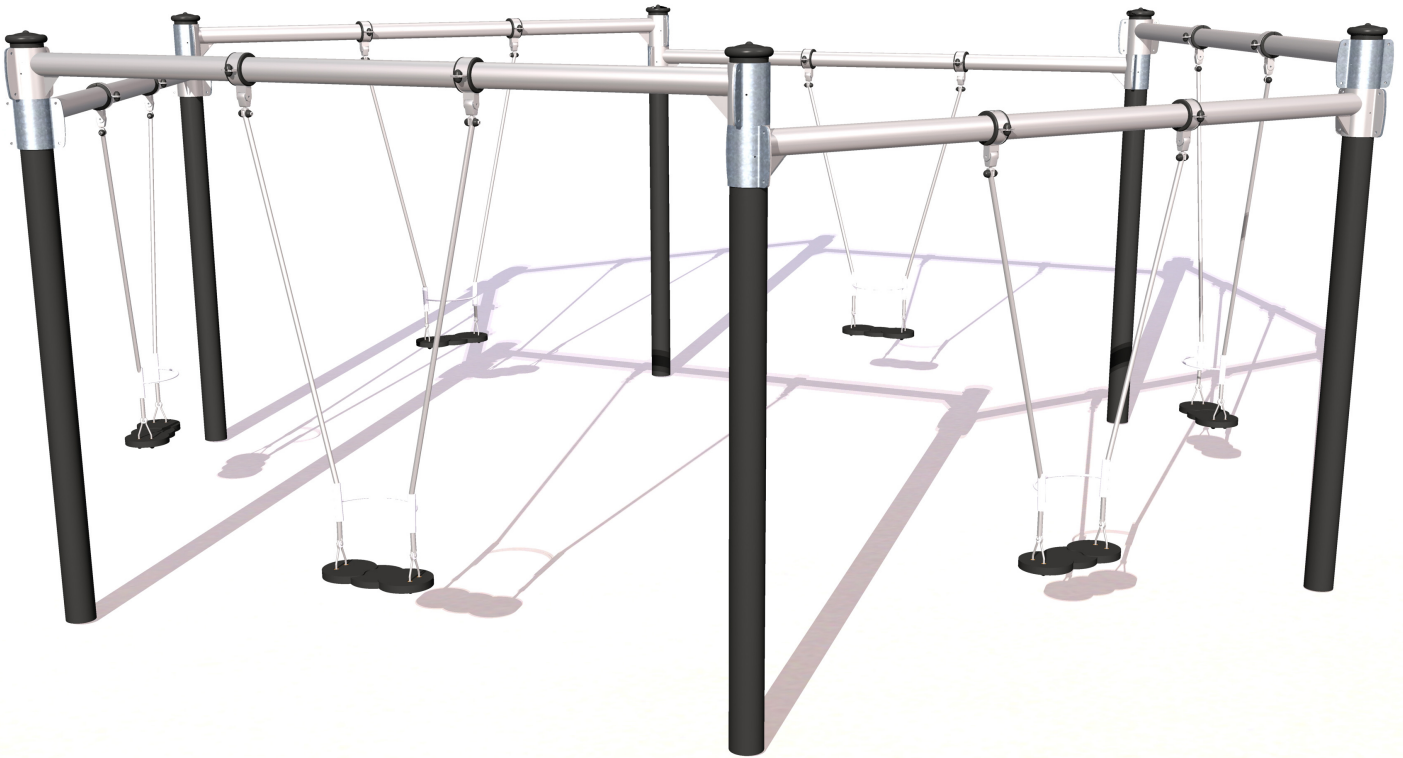

3+

6

1,4m

1 = 6,45m 2 = 7,45m 3 = 2,45m

Motor disability

Sensorial disabilities

Learning disabilities

Play value : 1

swinging