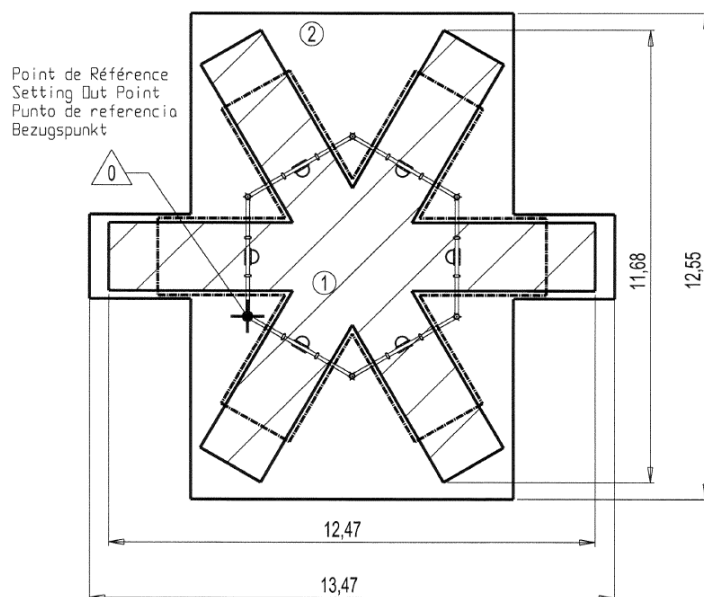

swinging

Installation of equipment

Impact area =

- Impact area
- Free space

1	1,4m	58,5m ²
2	1,4m	115,5m ²

2

03h30

0.54m³

58.5m²

475kg

35kg

Proludic

2007-01-01