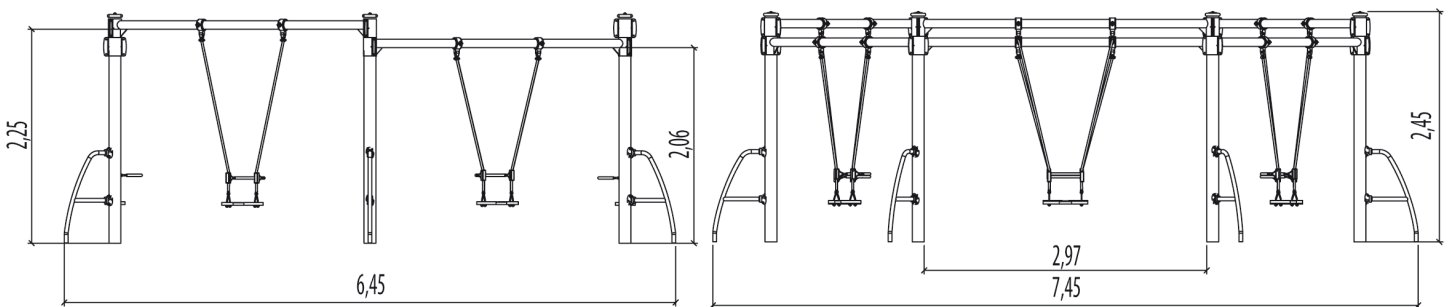

3+

6

1,4m

1 = 6,45m 2 = 7,45m 3 = 2,45m

Motor disability

Sensorial disabilities

Learning disabilities

Play value : 1

swinging