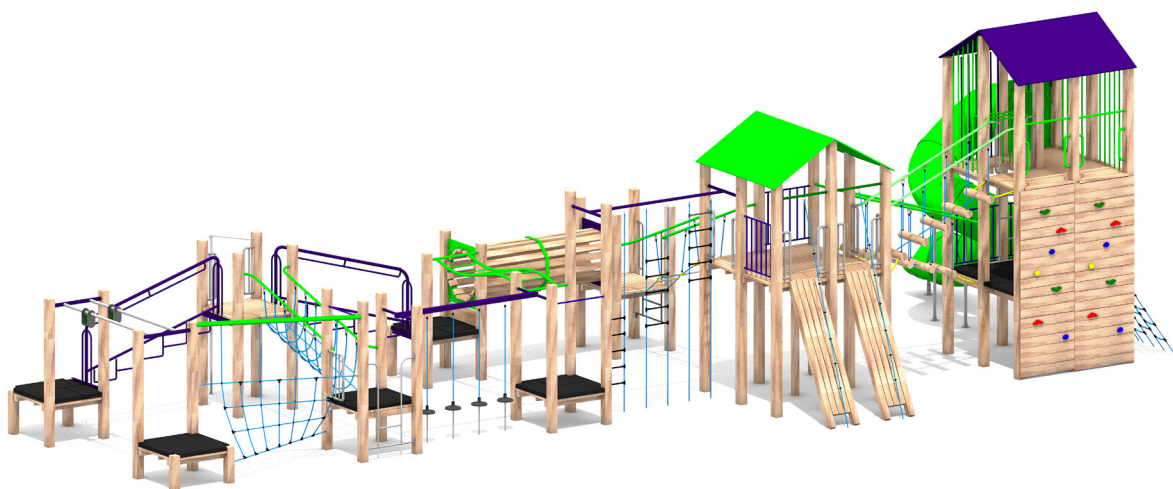

Datasheet

JUN219 EDGE CUMBE

JUNIOR
5-8
YEARS

MIDDLE
8-10
YEARS

Capacity 80
Activities 23

Playco Equipment Limited
P 0800 76 46 76 +64 9 412 2247
F +64 9 412 2248

PO Box 548 Kumeu 0841 Auckland New Zealand
W www.playco.co.nz

Technical Information

JUN219 EDGE CUMBE

INSTALL TIME	CUBIC METERAGE - LCL

DECK HEIGHT	
FALLING SPACE	—

MAX FALL HEIGHT	FALL SPACE PERIMETER	FALL SPACE AREA
2.9m		21 X 10.1m

PLAY VALUE

SLIDING OVERHEADS
 SHADE CLIMBING
 GATHERING BALANCING