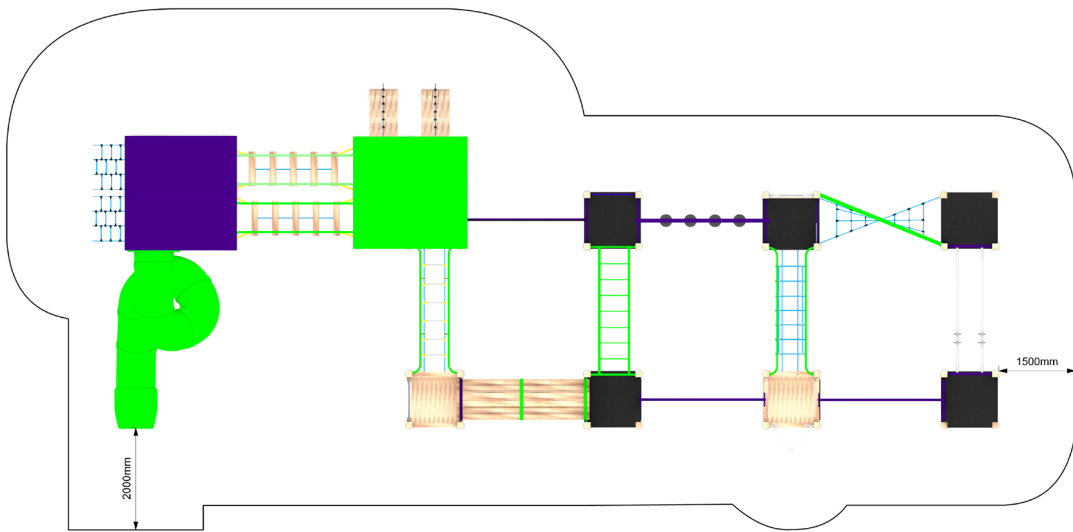

Datasheet

JUN219 EDGE CUMBE

JUNIOR
5-8
YEARS

MIDDLE
8-10
YEARS

Capacity 80
Activities 23

Playco Equipment Limited
P 0800 76 46 76 +64 9 412 2247
F +64 9 412 2248

PO Box 548 Kumeu 0841 Auckland New Zealand
W www.playco.co.nz

Technical Information

JUN219 EDGE CUMBE

INSTALL TIME	CUBIC METERAGE - LCL

DECK HEIGHT	
FALLING SPACE	—

MAX FALL HEIGHT	FALL SPACE PERIMETER	FALL SPACE AREA
2.9m		21 X 10.1m

PLAY VALUE

SLIDING OVERHEADS
 SHADE CLIMBING
 GATHERING BALANCING