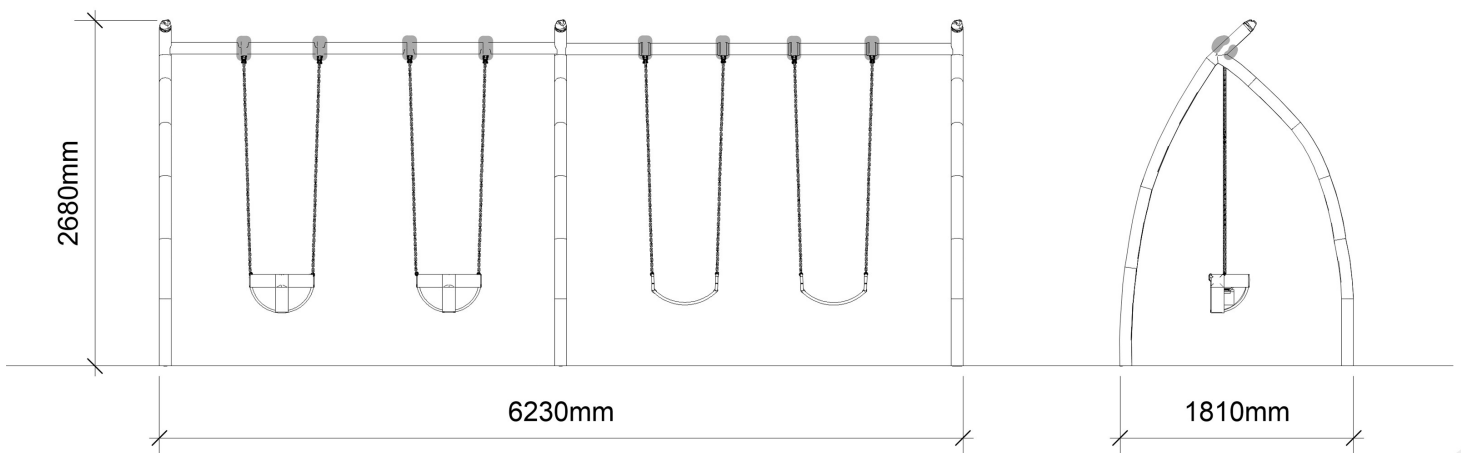

Datasheet

Kryptonite

Two Bay

Technical Information

Kryptonite

Two Bay

INSTALL TIME	CUBIC METERAGE - LCL
6hrs	1.3

Fall Space Perimeter	Fall space Area
29m	49m²

Play Value
Swinging - 4

FALLING SPACE
—