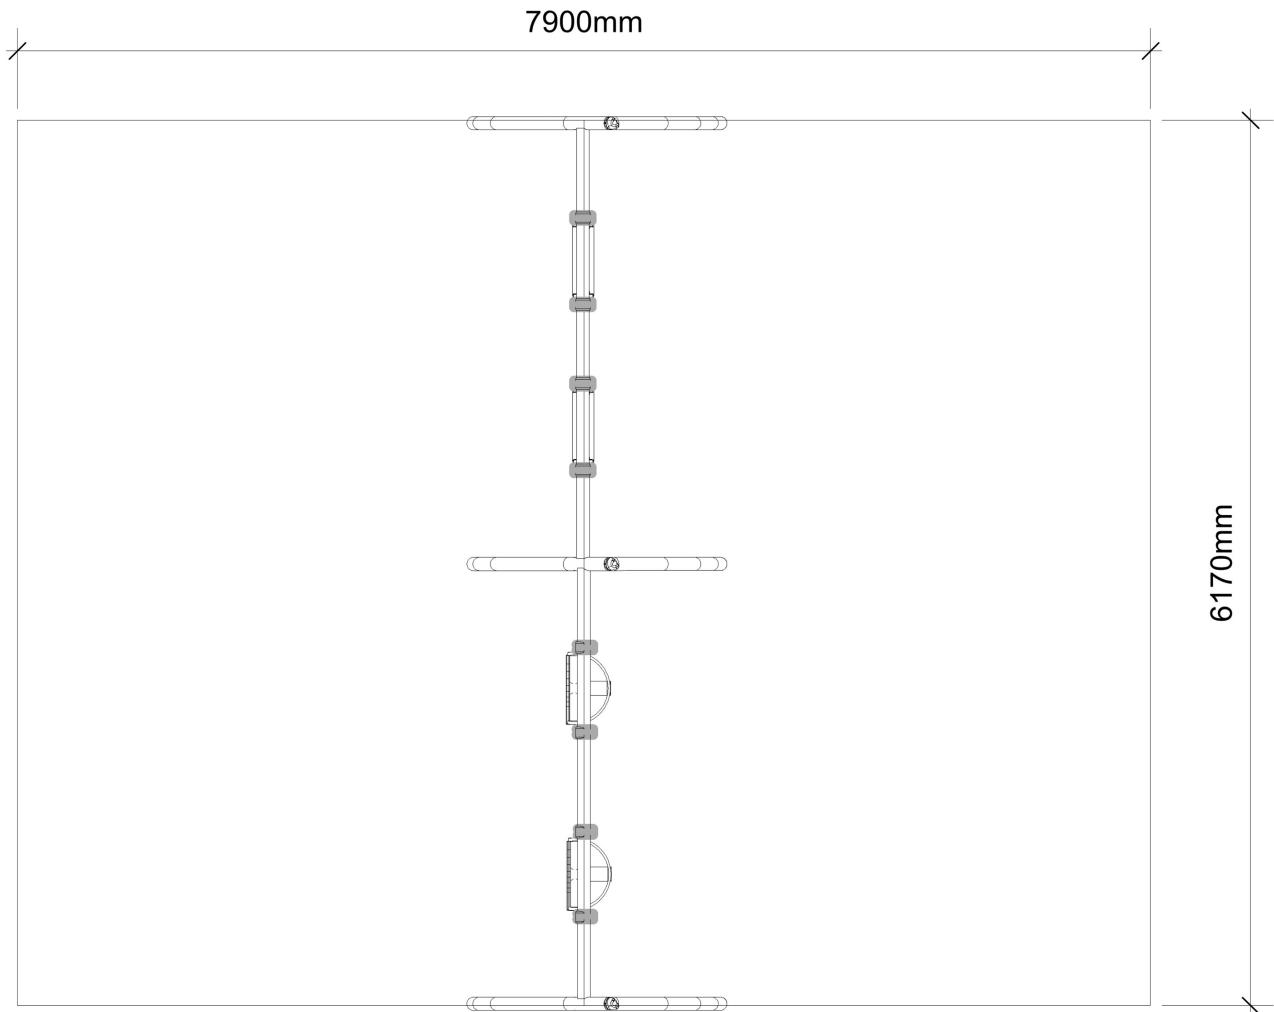

Datasheet

Kryptonite

Two Bay

Technical Information

Kryptonite

Two Bay

INSTALL TIME	CUBIC METERAGE - LCL
6hrs	1.3

Fall Space Perimeter	Fall space Area
29m	49m²

Play Value
Swinging - 4

FALLING SPACE
—