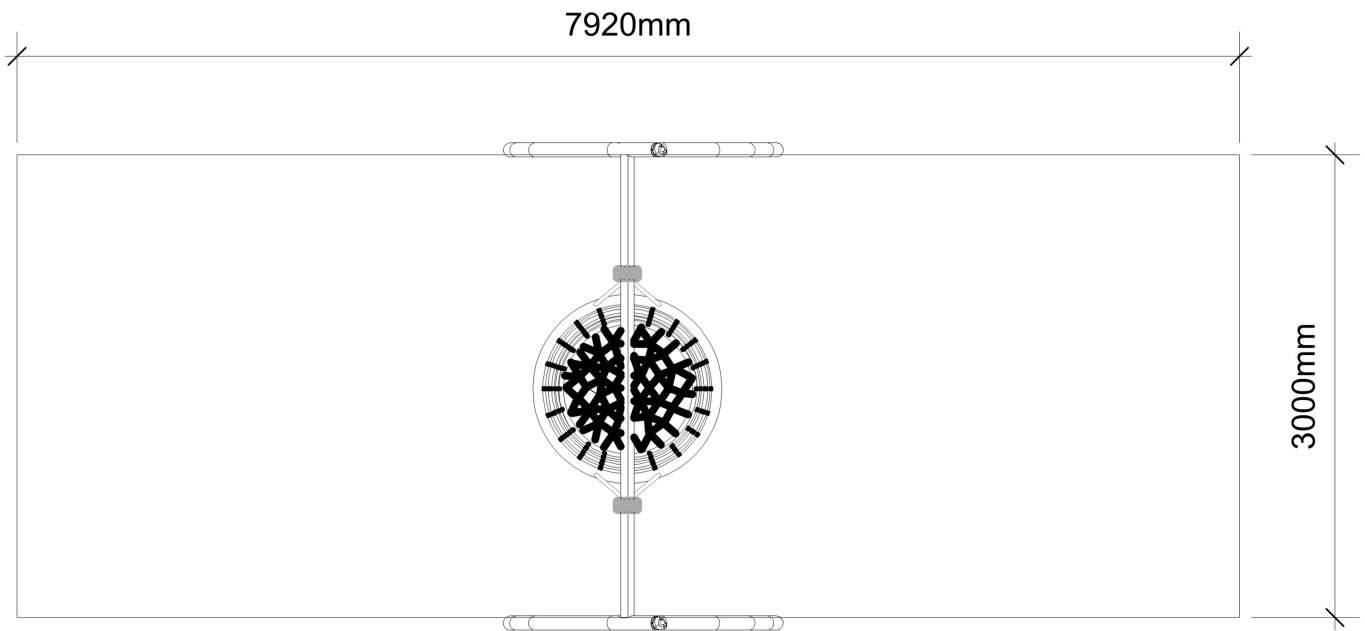

Datasheet

Kryptonite Basket

Technical Information

Kryptonite Basket

INSTALL TIME	CUBIC METERAGE - LCL
5hrs	1.1

Fall Space Perimeter	Fall space Area
22m	24m²

Play Value
Swinging - 1

FALLING SPACE
—