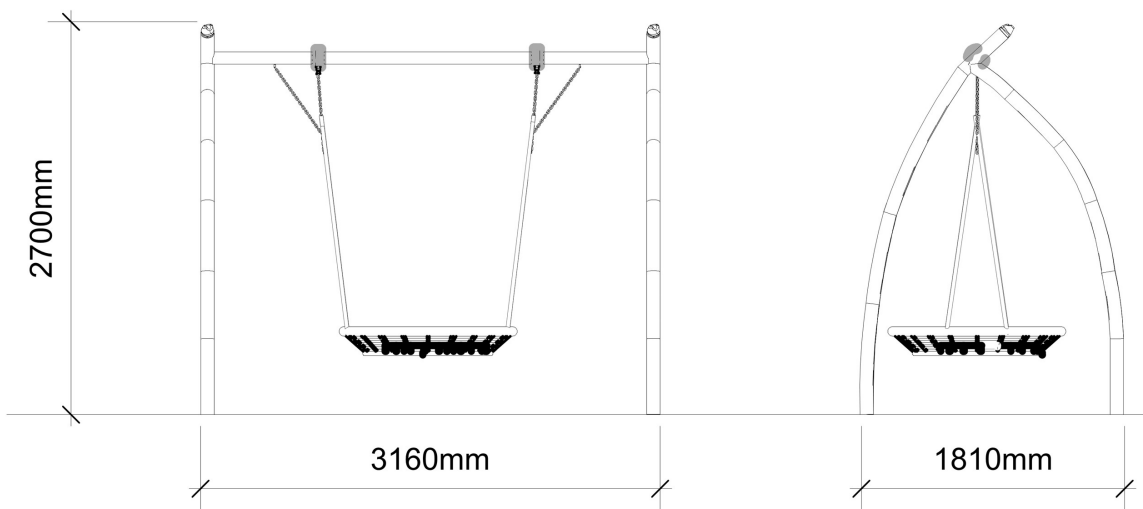

Datasheet

Kryptonite Basket

Technical Information

Kryptonite Basket

INSTALL TIME	CUBIC METERAGE - LCL
5hrs	1.1

Fall Space Perimeter	Fall space Area
22m	24m²

Play Value
Swinging - 1

FALLING SPACE
—